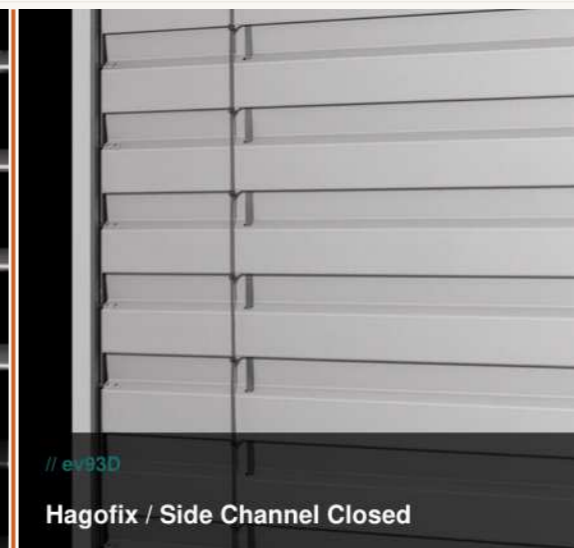

// ev80

Versatile Performance

80mm rolled edge C-shaped slat with 160° tilt range for precise control of light, heat & glare.

The option of side channels for enhanced wind stability or wire guides for minimal visual obstruction.

// ev93D

Advanced Technology

93mm D-profile interlocking slat with room darkening capability and minimal stack height.

Hagofix attachment + Neoprene keder insert for noise suppression and thermal performance.

Suited to openings up to 4400 × 4500 mm.

4400 mm **4500 mm**
MAX WIDTH MAX HEIGHT

90° **93 mm**
TILT RANGE SLAT WIDTH

evaya ev93D

// ev80

Ladderbraid / Wire Guide Closed

// ev80

Ladderbraid / Side Channel Closed

// ev80

Ladderbraid / Side Channel Open

// ev93D

Hagofix / Side Channel Closed

// ev93D

Hagofix / Side Channel 45°