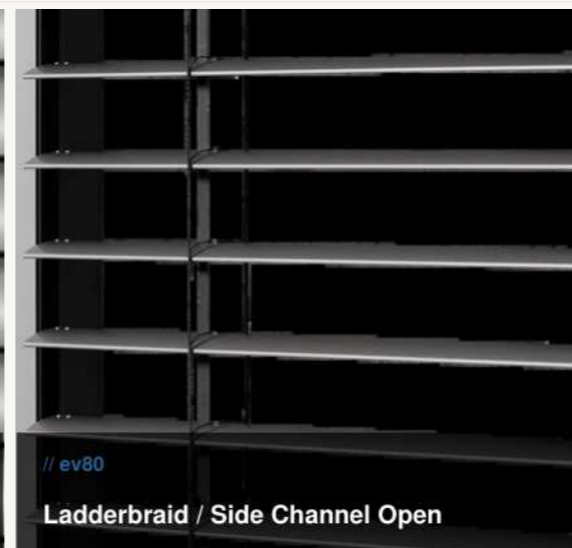

// ev80

Versatile Performance

80mm rolled edge C-shaped slat with 160° tilt range for precise control of light, heat & glare.

The option of side channels for enhanced wind stability or wire guides for minimal visual obstruction.

// ev93D

Advanced Technology

93mm D-profile interlocking slat with room darkening capability and minimal stack height.

Hagofix attachment + Neoprene keder insert for noise suppression and thermal performance.

Suited to openings up to 4400 × 4500 mm.

4400 mm **4500 mm**
MAX WIDTH MAX HEIGHT

90° **93 mm**
TILT RANGE SLAT WIDTH

evaya ev93D

// ev80

Ladderbraid / Wire Guide Closed

// ev80

Ladderbraid / Side Channel Closed

// ev80

Ladderbraid / Side Channel Open

// ev93D

Hagofix / Side Channel Closed

// ev93D

Hagofix / Side Channel 45°